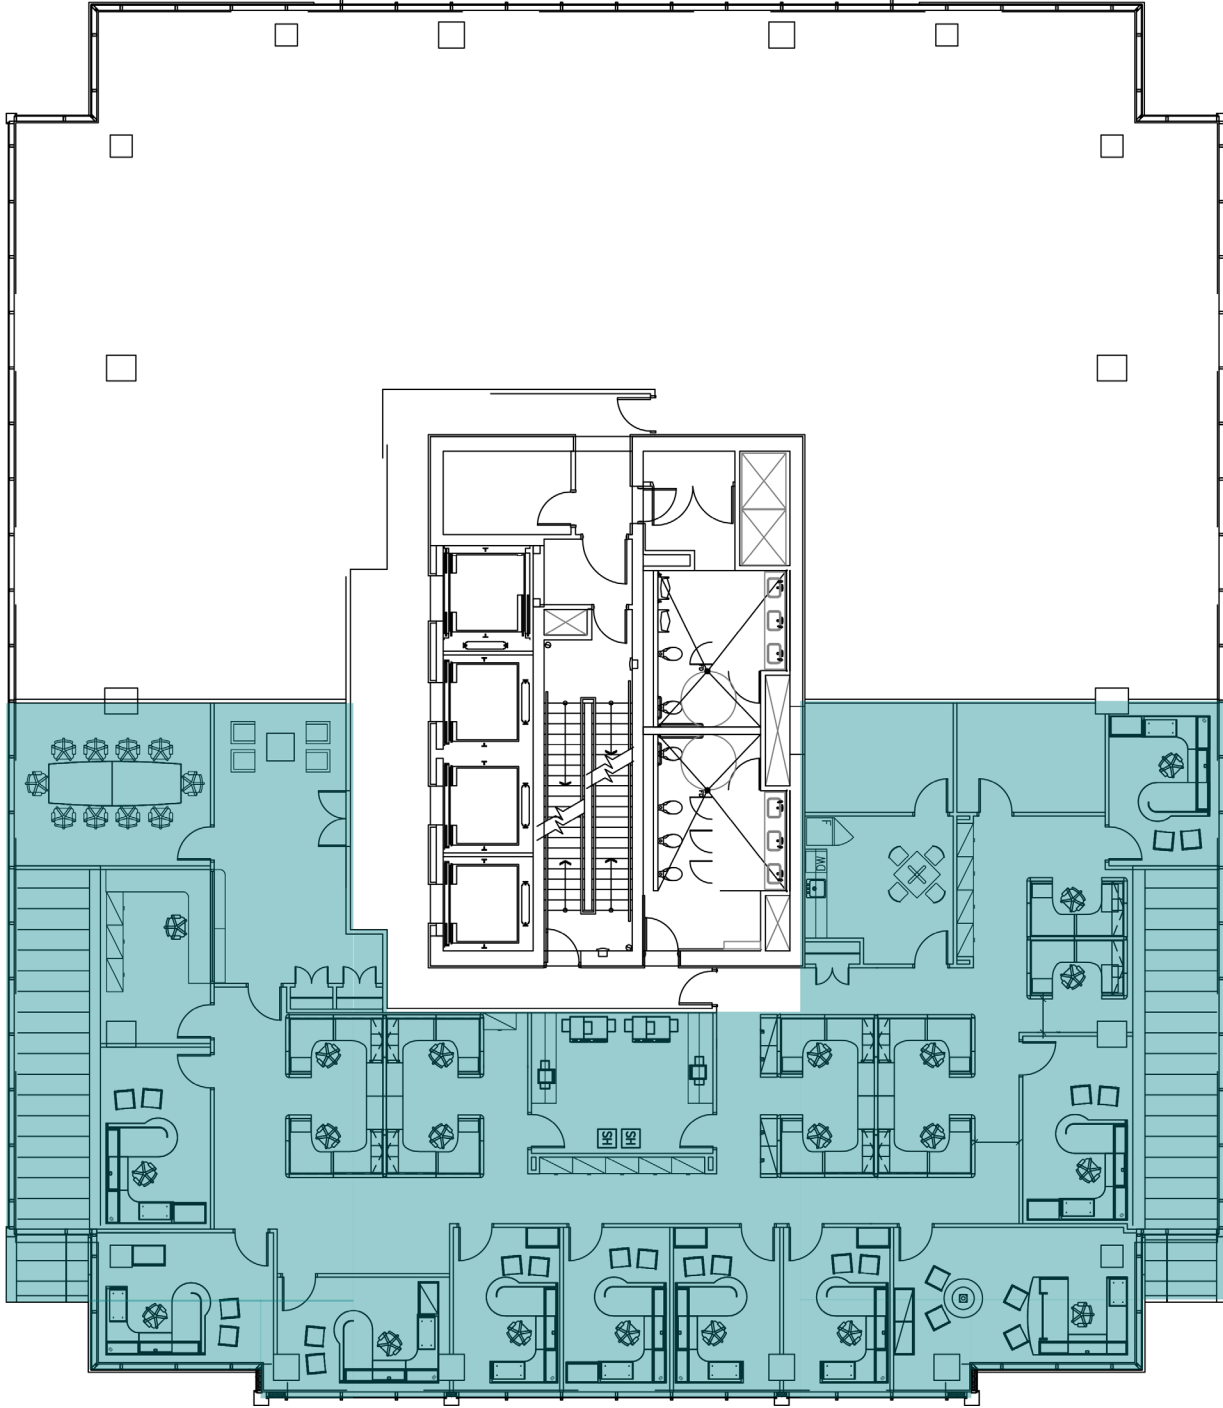

MOSAIC TOWER AT HILL CENTRE III

2010 12TH AVE. | REGINA, SK

SUITE 1500

6,046

SQUARE FEET

RYANN BRAATEN, SALESPERSON

LEASING MANAGER, HARVARD DEVELOPMENTS

T | 306.777.0690